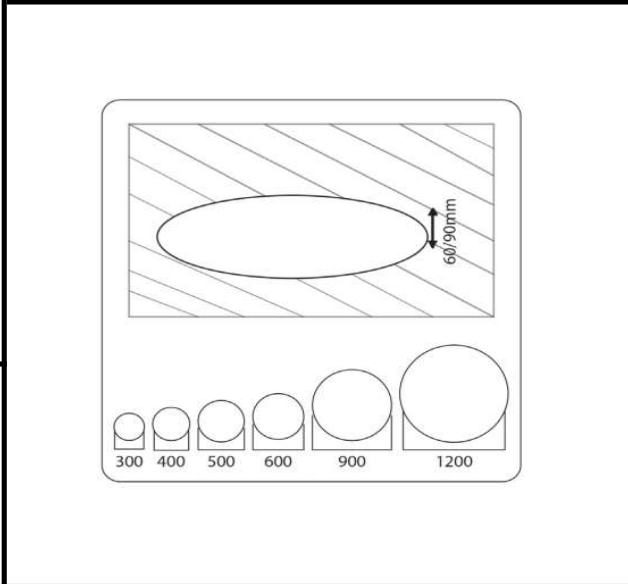

Sovitron Interior Pvt.Ltd.

<b>Model Name</b>	Disc Recessed /DLADISCDRD-50
<b>Description</b>	Architectural Light

Technical description	Image
-----------------------	-------

<b>Dimension</b>	Dia=600mm H=60/90/95mm
<b>Frame</b>	Aluminium
<b>Color Tempertaure</b>	3000K
<b>Power</b>	50W
<b>Total Luminous Flux</b>	5000 lm
<b>Efficacy</b>	100 lm/W
<b>IP rating</b>	50
<b>Color Rendering</b>	≥80
<b>Mounting</b>	Recessed
<b>Optics</b>	White Opal Diffuser
<b>Dimming</b>	NON-Dimmable
<b>Operating Voltage</b>	220-240 VAC
<b>Standard Lifetime</b>	L70 minimum at 50,000 burning hours

**Dimension diagram**

**Remarks:-**

**Address: Plot #7 Saroorpur-Nangla Industrial Area,Ballabgarh-Sohna Road,Faridabad-121005**  
**Email: info@sovitron.com**