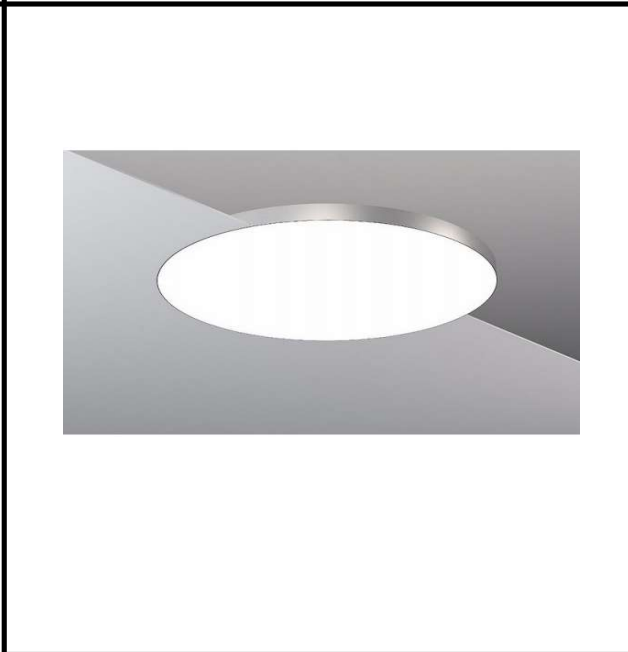

Sovitron Interior Pvt.Ltd.

<b>Model Name</b>	Disc Recessed /DLADISCDRD-50
<b>Description</b>	Architectural Light

Technical description	Image
-----------------------	-------

<b>Dimension</b>	Dia=600mm H=60/90/95mm
<b>Frame</b>	Aluminium
<b>Color Tempertaure</b>	3000K
<b>Power</b>	50W
<b>Total Luminous Flux</b>	5000 lm
<b>Efficacy</b>	100 lm/W
<b>IP rating</b>	50
<b>Color Rendering</b>	≥80
<b>Mounting</b>	Recessed
<b>Optics</b>	White Opal Diffuser
<b>Dimming</b>	NON-Dimmable
<b>Operating Voltage</b>	220-240 VAC
<b>Standard Lifetime</b>	L70 minimum at 50,000 burning hours